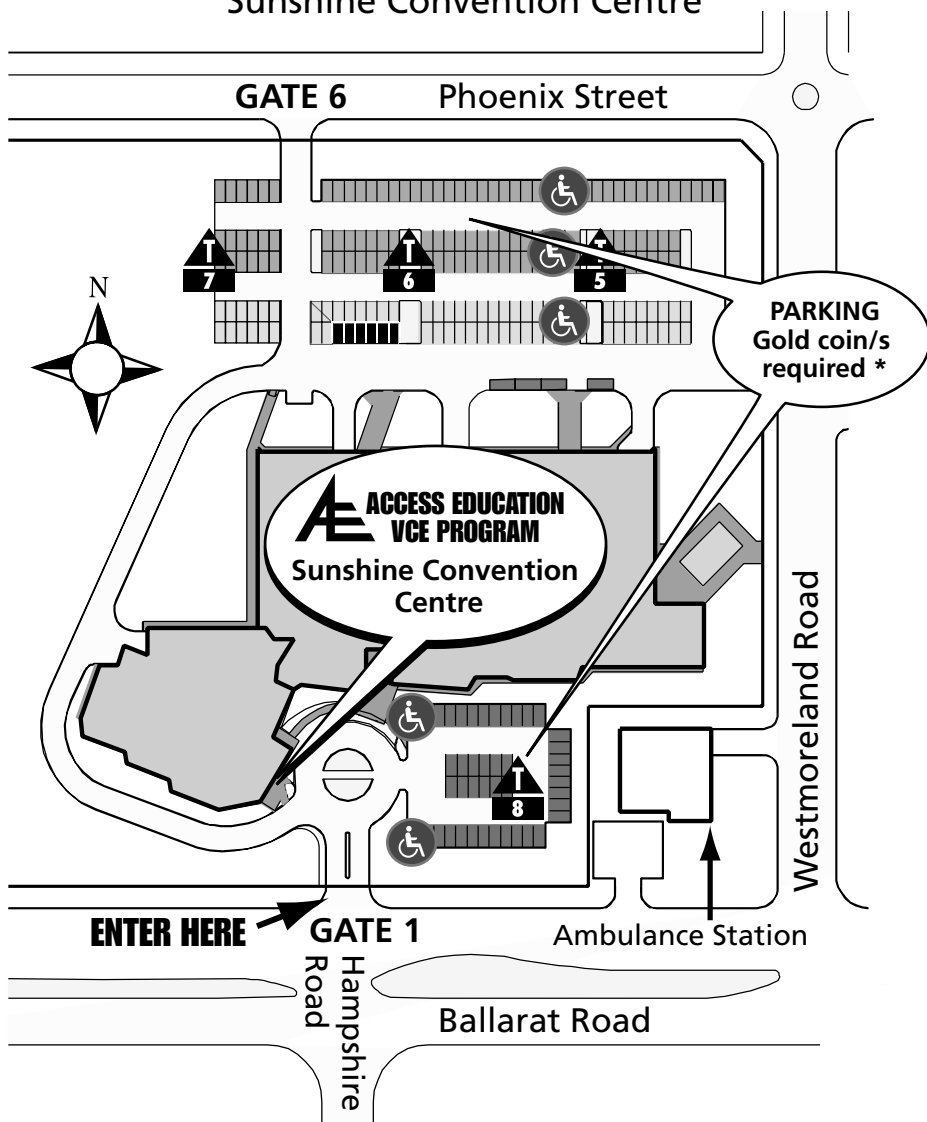

## CAMPUS LOCATION MAP

Sunshine Convention Centre

**Enter via Gate 1 – 460 Ballarat Road (Cnr Ballarat & Hampshire Rds)**

\* Gold coin/s required for parking – this will be refunded at seminar registration

This map and venue information are available at [www.accesseducation.com.au](http://www.accesseducation.com.au)