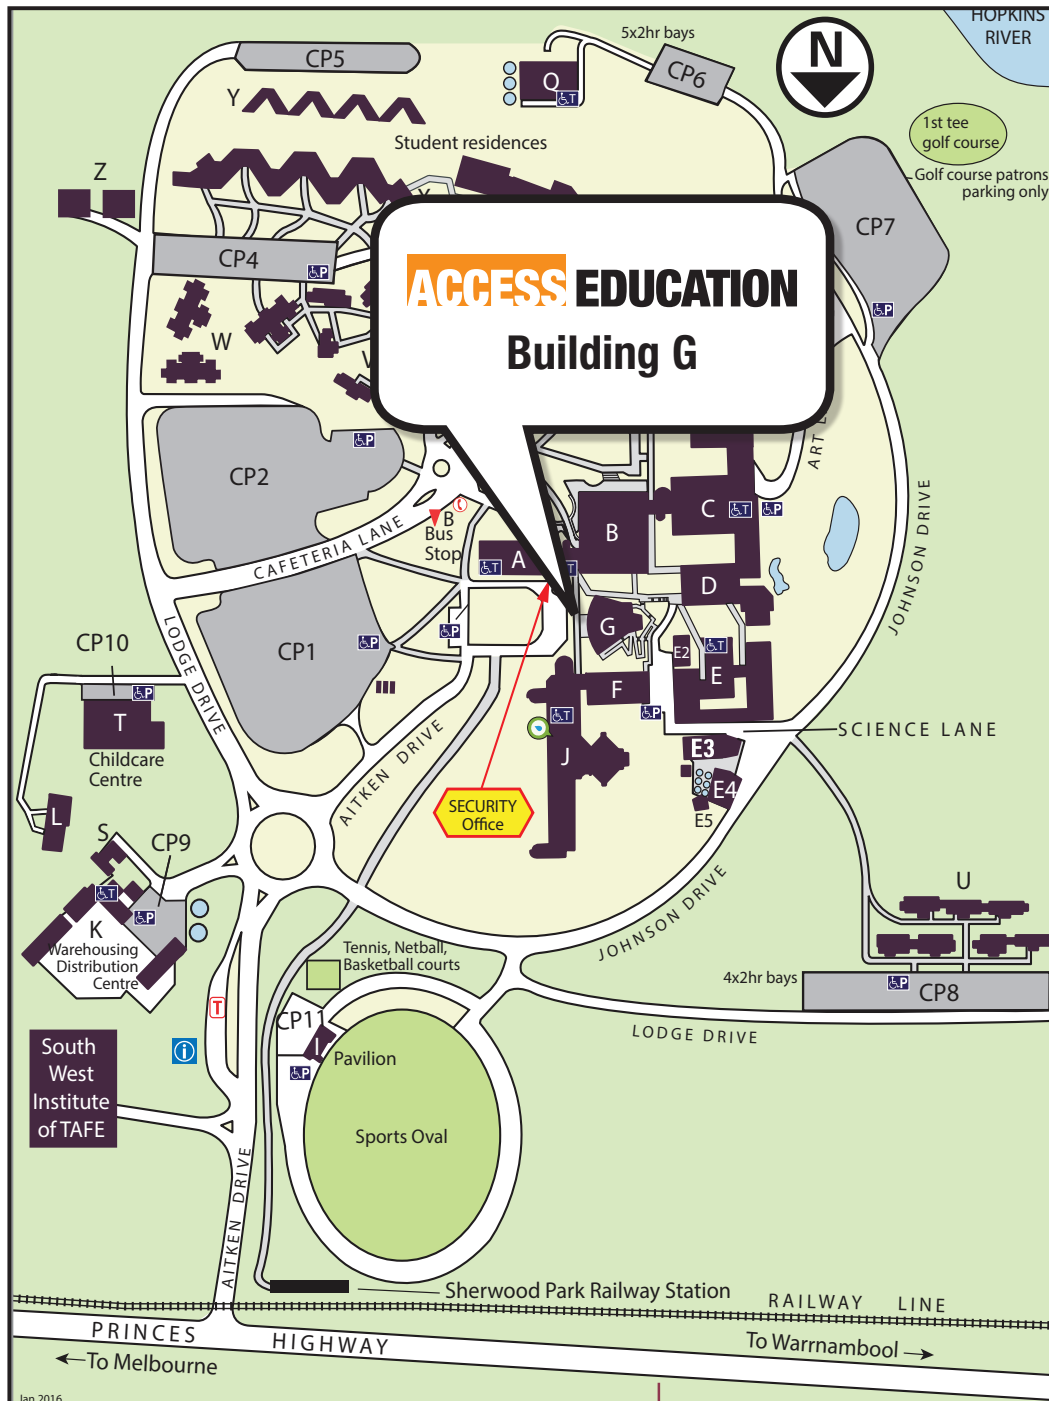

ACCESS EDUCATION

CAMPUS LOCATION MAP

Deakin – Princes Highway, Warrnambool

This map and venue information are available at
www.accesseducation.com.au