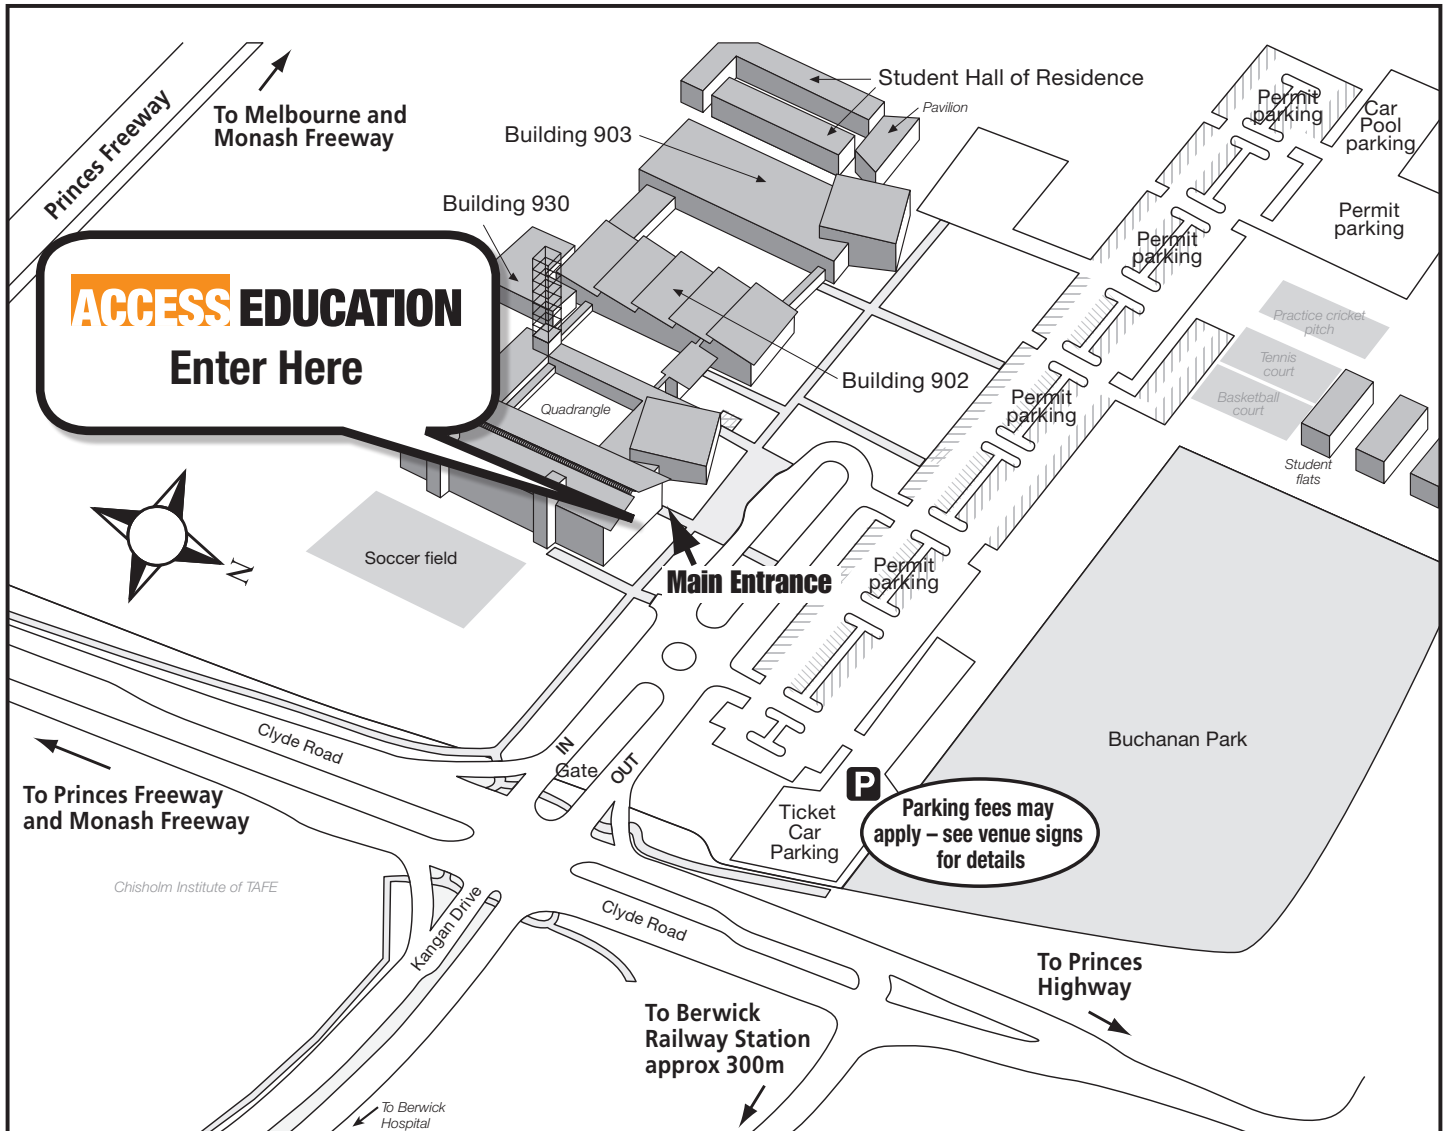

ACCESS EDUCATION

CAMPUS LOCATION MAP Federation University – Berwick

This map and venue information are available at
www.accesseducation.com.au