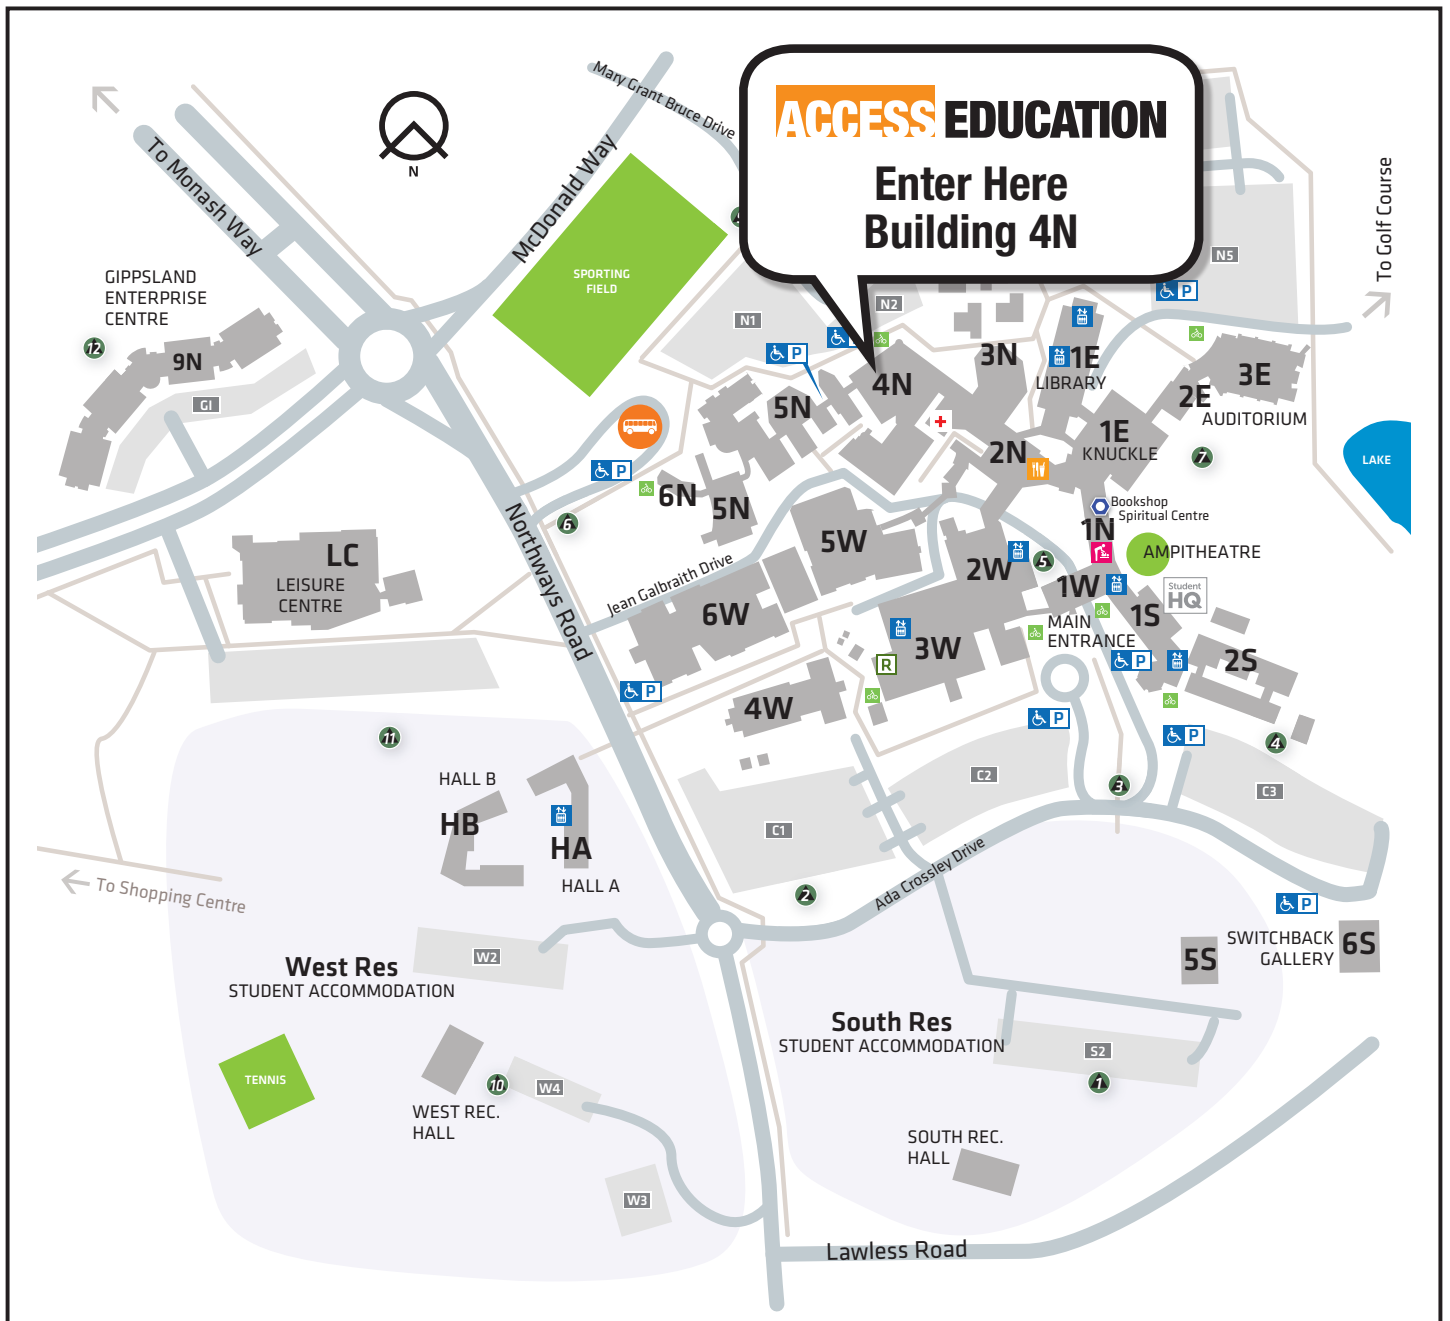

ACCESS EDUCATION

CAMPUS LOCATION MAP Federation University – Gippsland

This map and venue information are available at
www.accesseducation.com.au

ACCESS EDUCATION

CAMPUS LOCATION MAP

Federation University – Gippsland

This map and venue information are available at
www.accesseducation.com.au