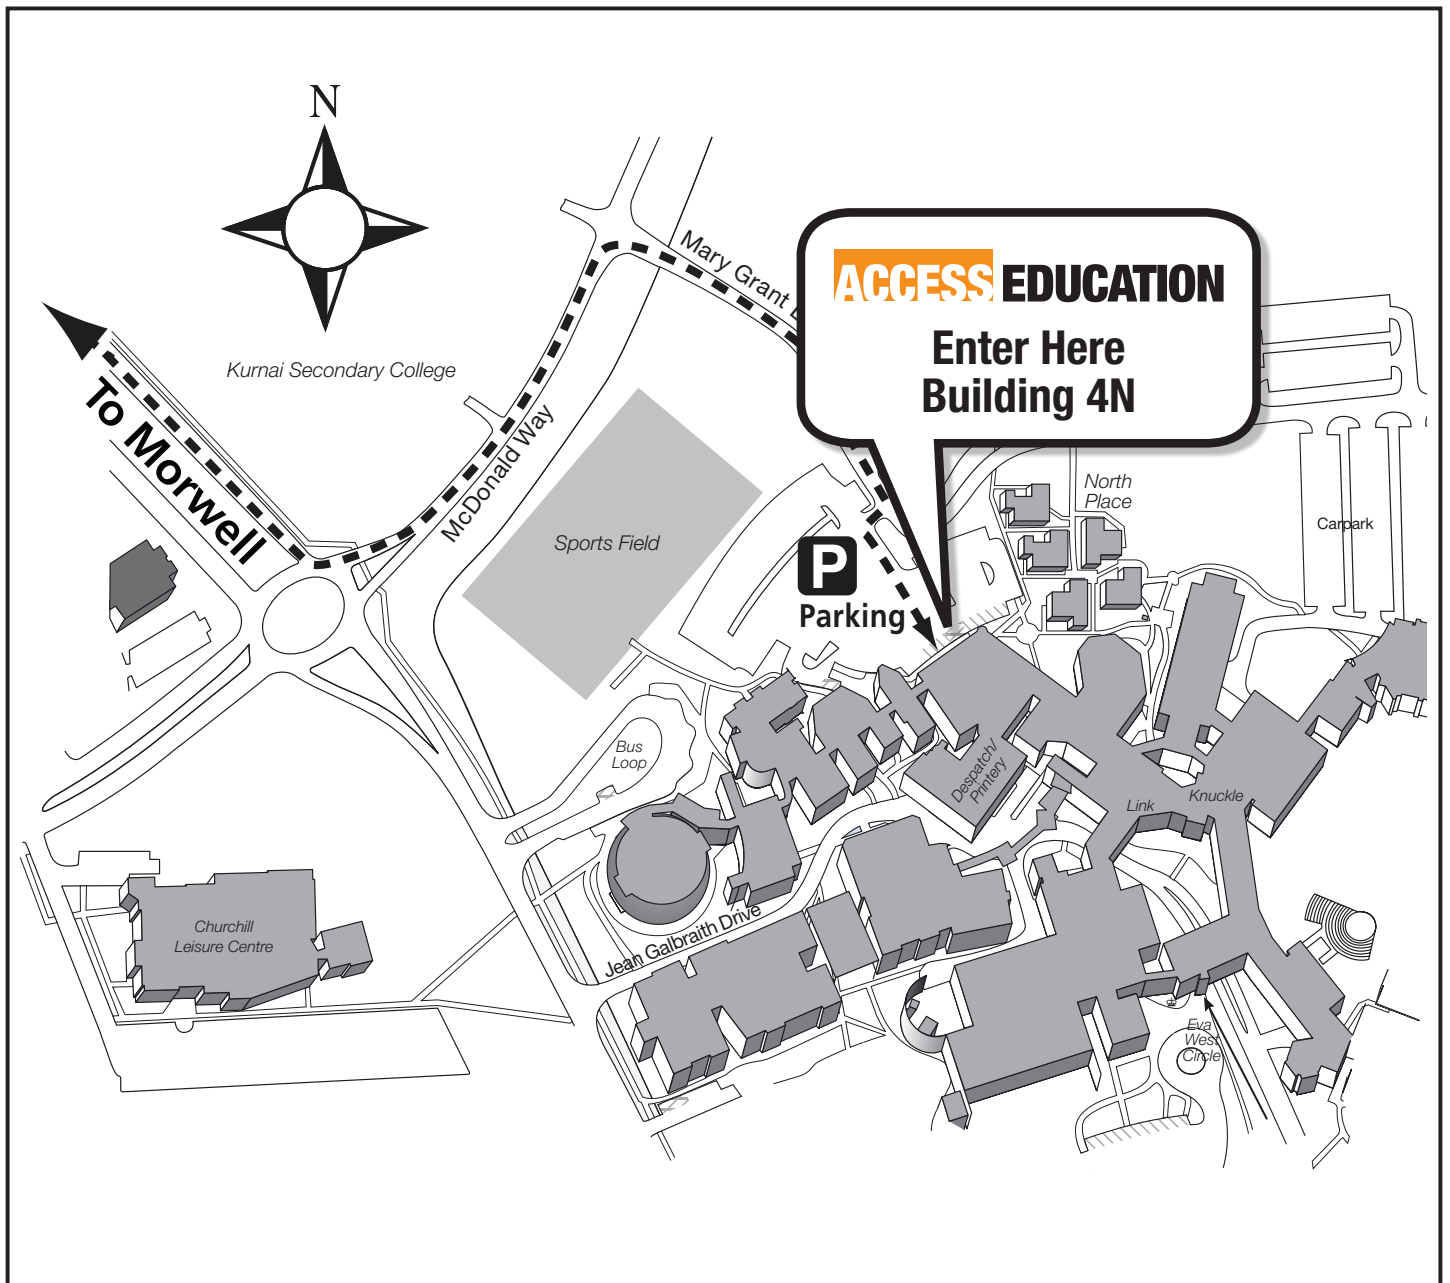

ACCESS EDUCATION

CAMPUS LOCATION MAP Federation University – Gippsland

This map and venue information are available at
www.accesseducation.com.au

ACCESS EDUCATION

CAMPUS LOCATION MAP

Federation University – Gippsland

This map and venue information are available at
www.accesseducation.com.au