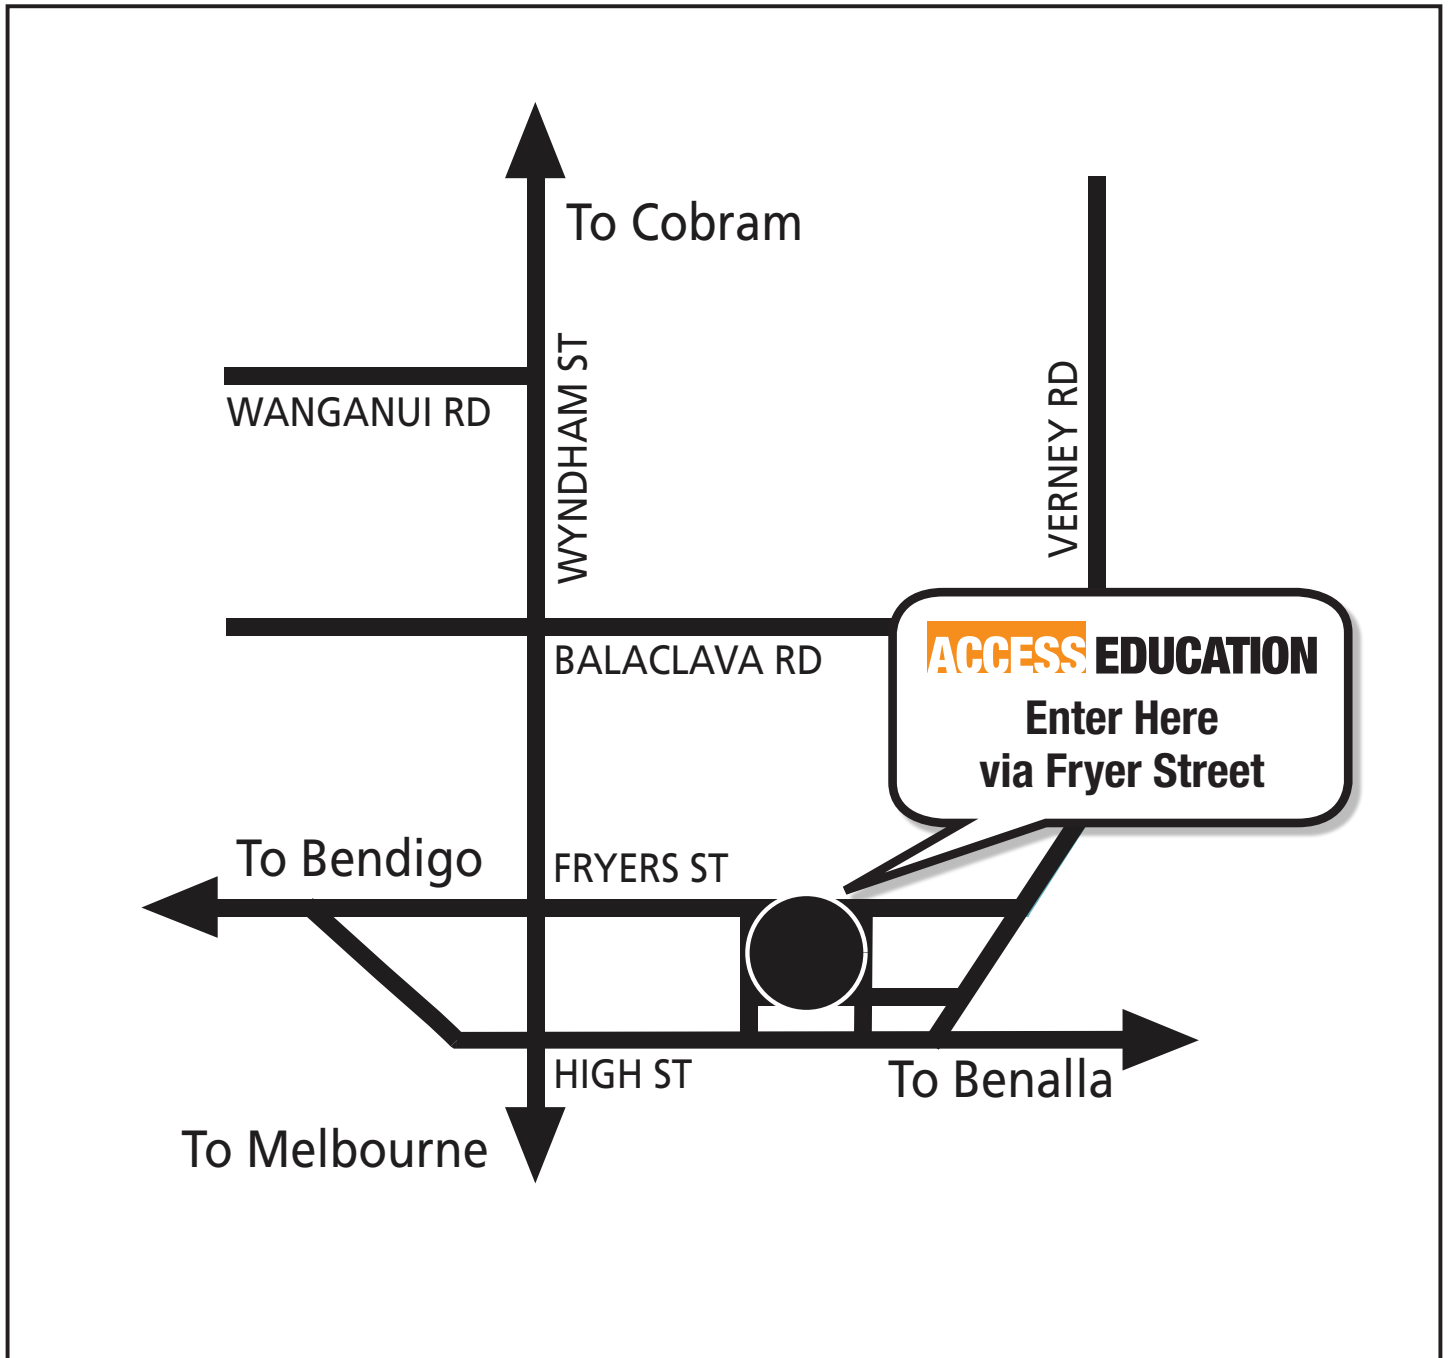

ACCESS EDUCATION

CAMPUS LOCATION MAP

GOTAFE – 152-200 Fryers Street, Shepparton
Goulburn Ovens Institute Of Tafe

This map and venue information are available at
www.accesseducation.com.au