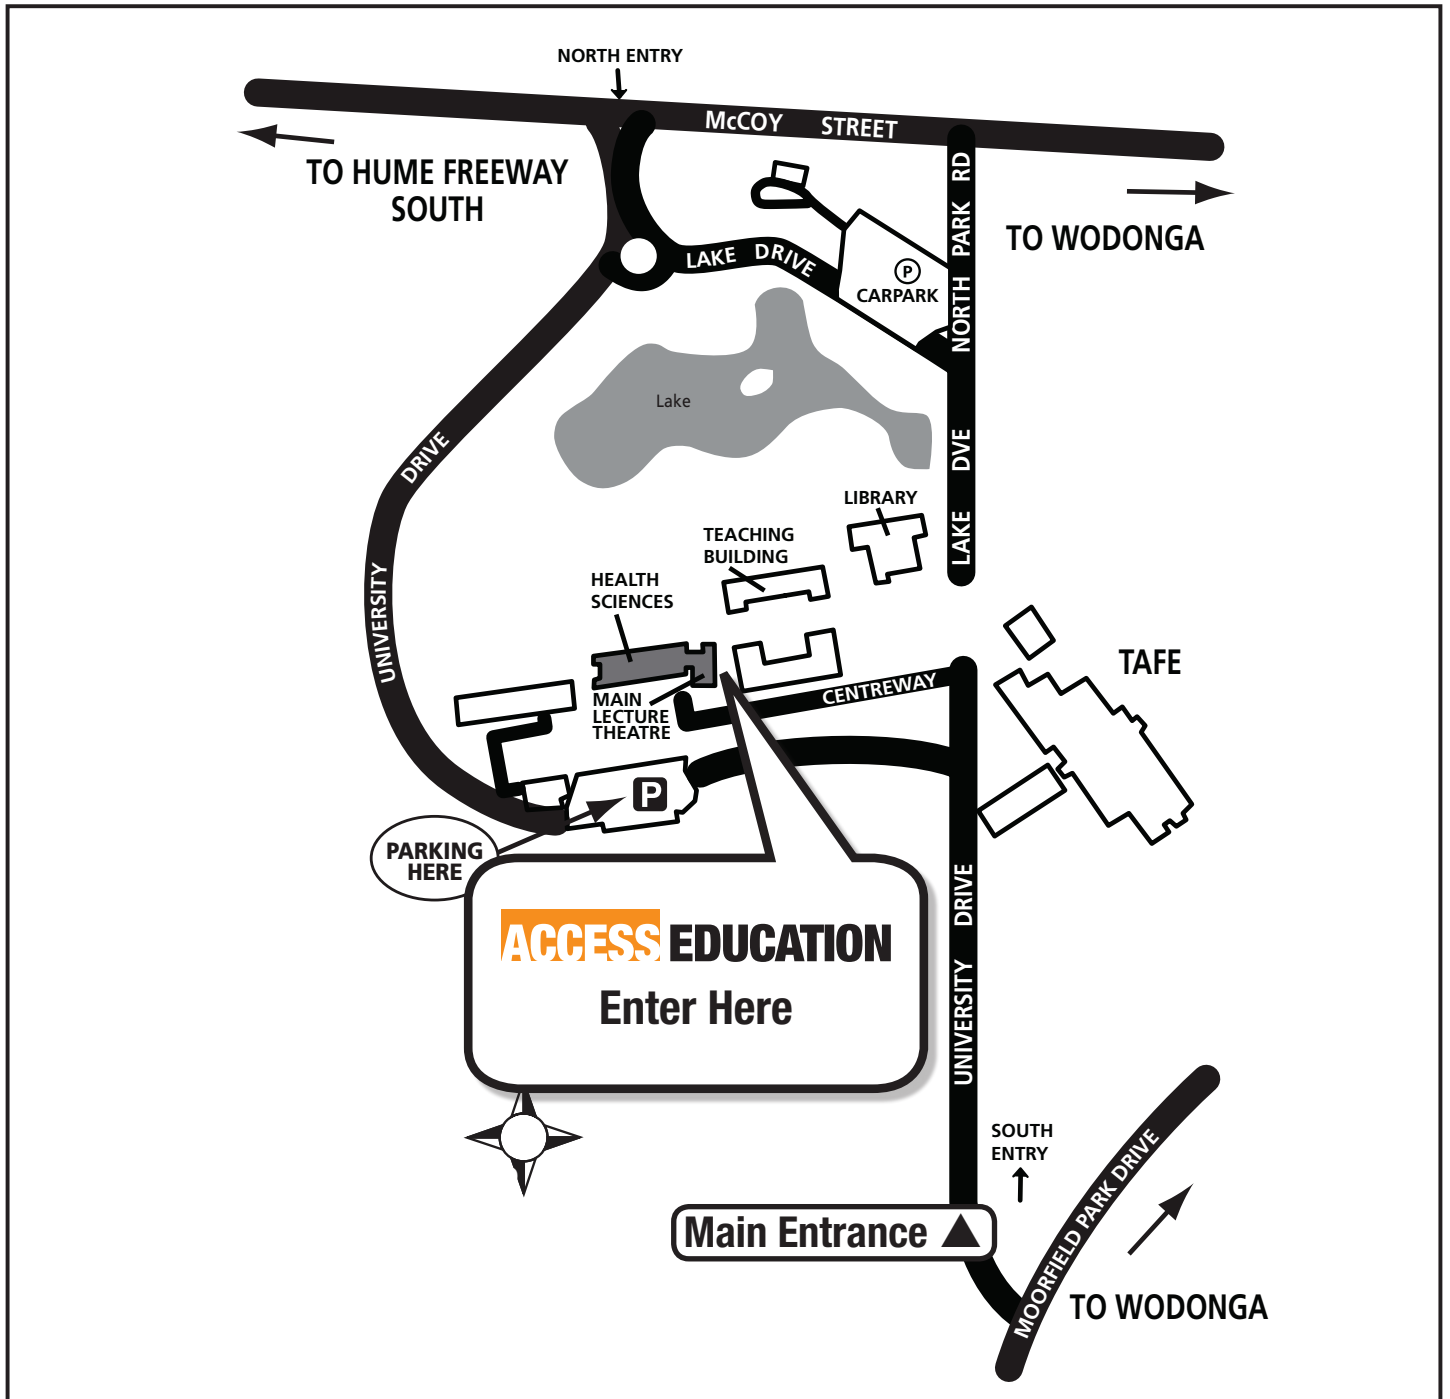

# ACCESS EDUCATION

## CAMPUS MAP

LaTrobe University – Albury/Wodonga

Enter via University Drive

## CAMPUS LOCATION MAP

LaTrobe University – Albury/Wodonga

This map and venue information are available at  
[www.accesseducation.com.au](http://www.accesseducation.com.au)