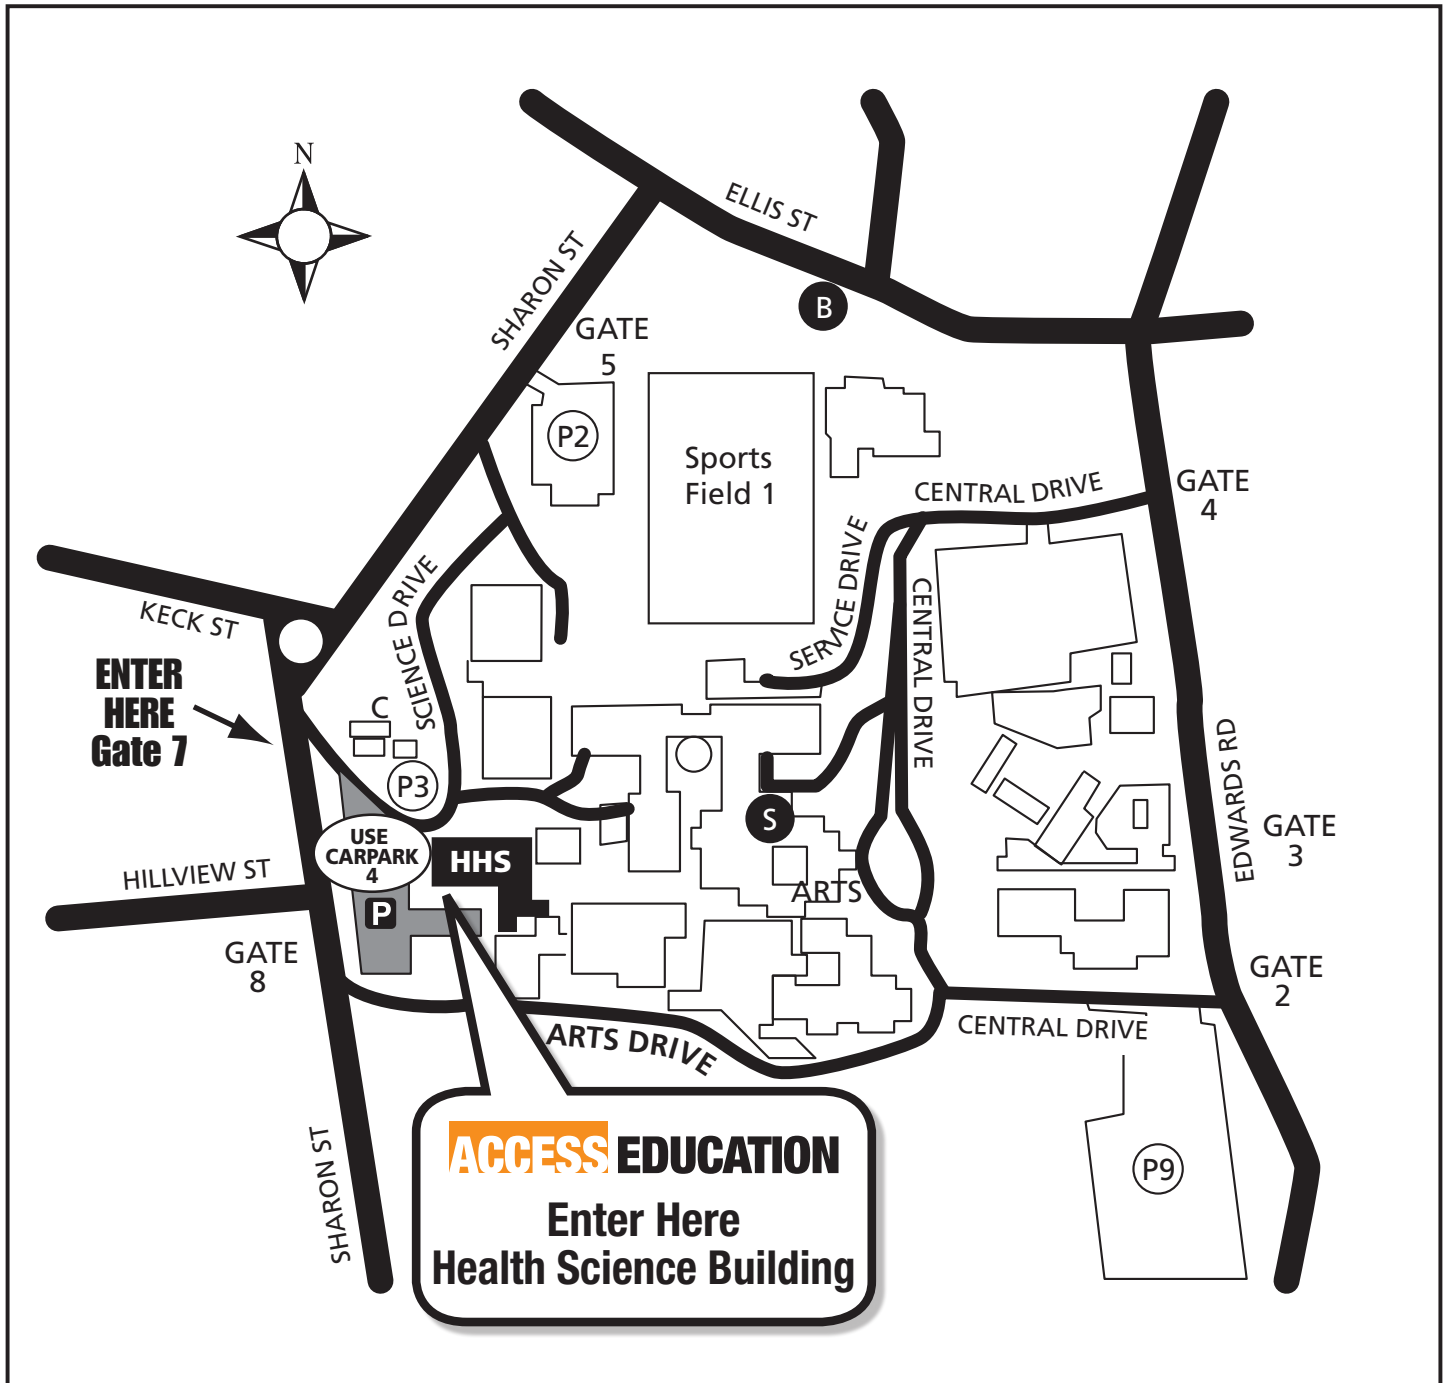

## CAMPUS MAP

LaTrobe University – Bendigo

Enter via Sharon Street (Gate 7) and use Carpark 4

This map and venue information are available at  
[www.accesseducation.com.au](http://www.accesseducation.com.au)

# ACCESS EDUCATION

## CAMPUS LOCATION MAP LaTrobe University – Bendigo

This map and venue information are available at  
[www.accesseducation.com.au](http://www.accesseducation.com.au)