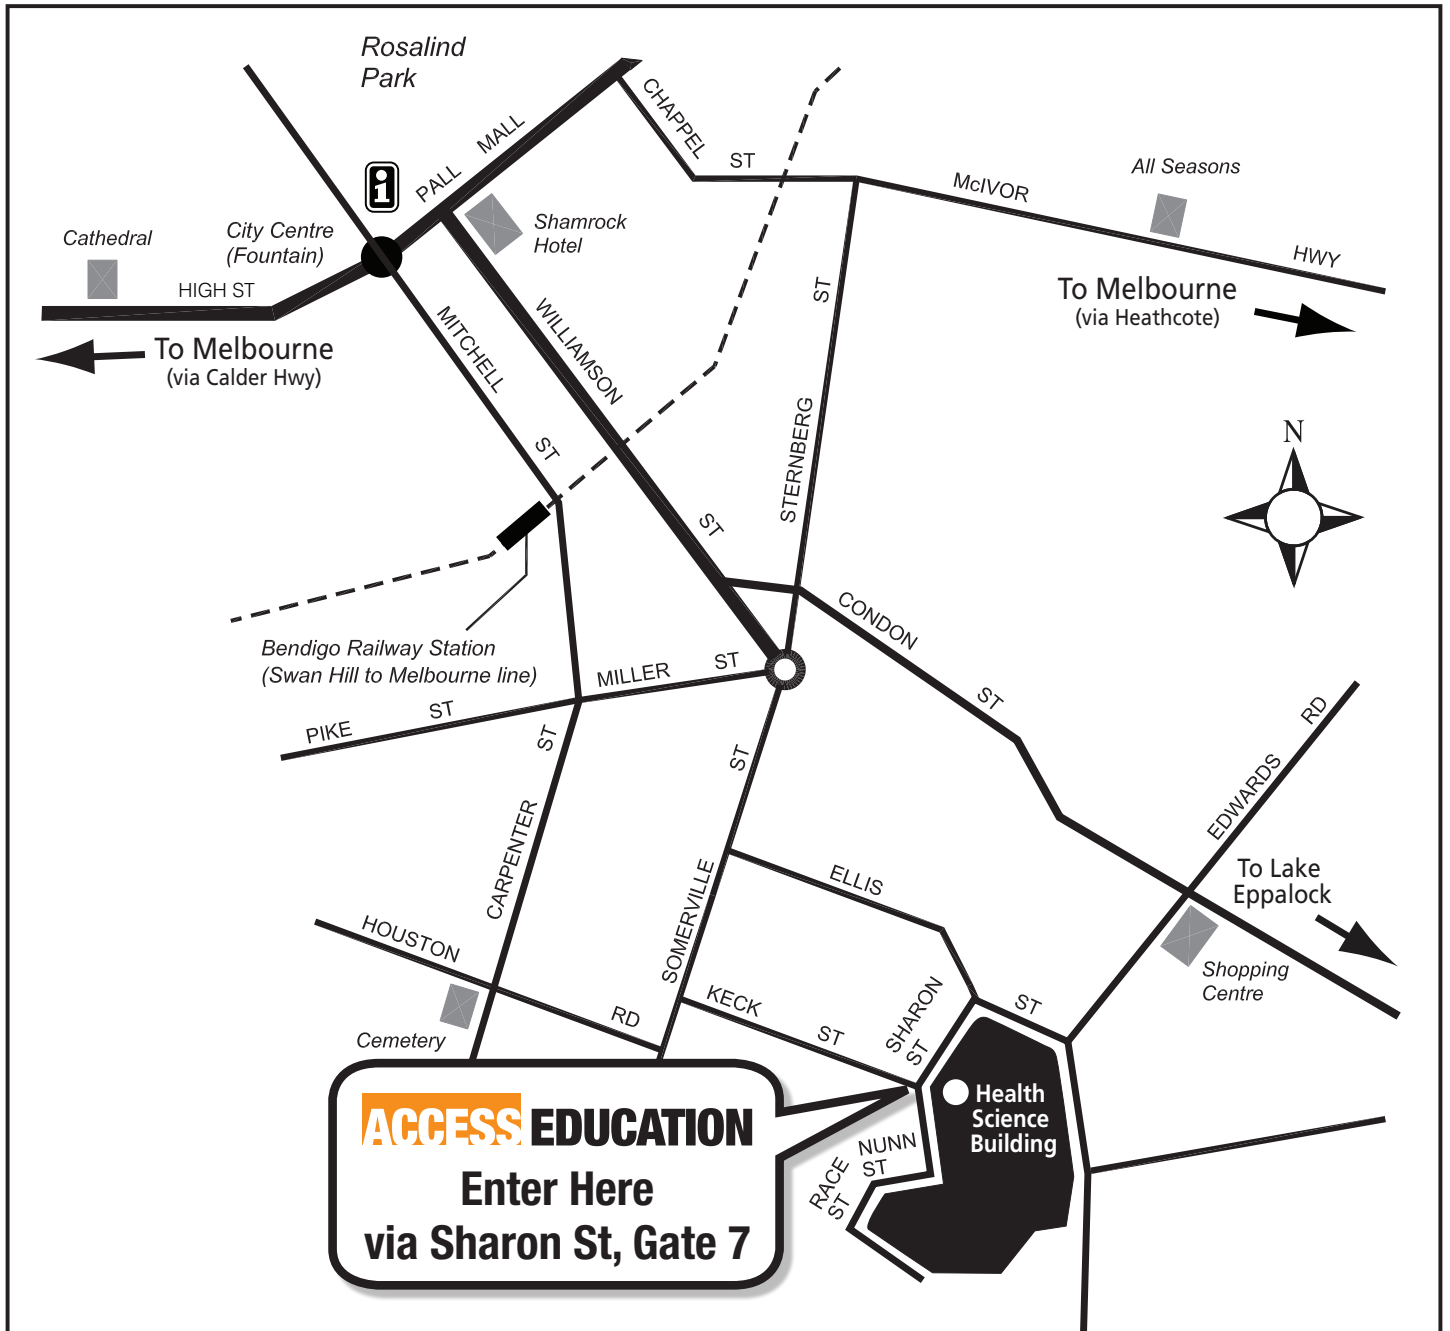

## CAMPUS MAP

LaTrobe University – Bendigo

Enter via Sharon Street (Gate 7) and use Carpark 4

This map and venue information are available at  
[www.accesseducation.com.au](http://www.accesseducation.com.au)

## CAMPUS LOCATION MAP LaTrobe University – Bendigo

This map and venue information are available at  
[www.accesseducation.com.au](http://www.accesseducation.com.au)