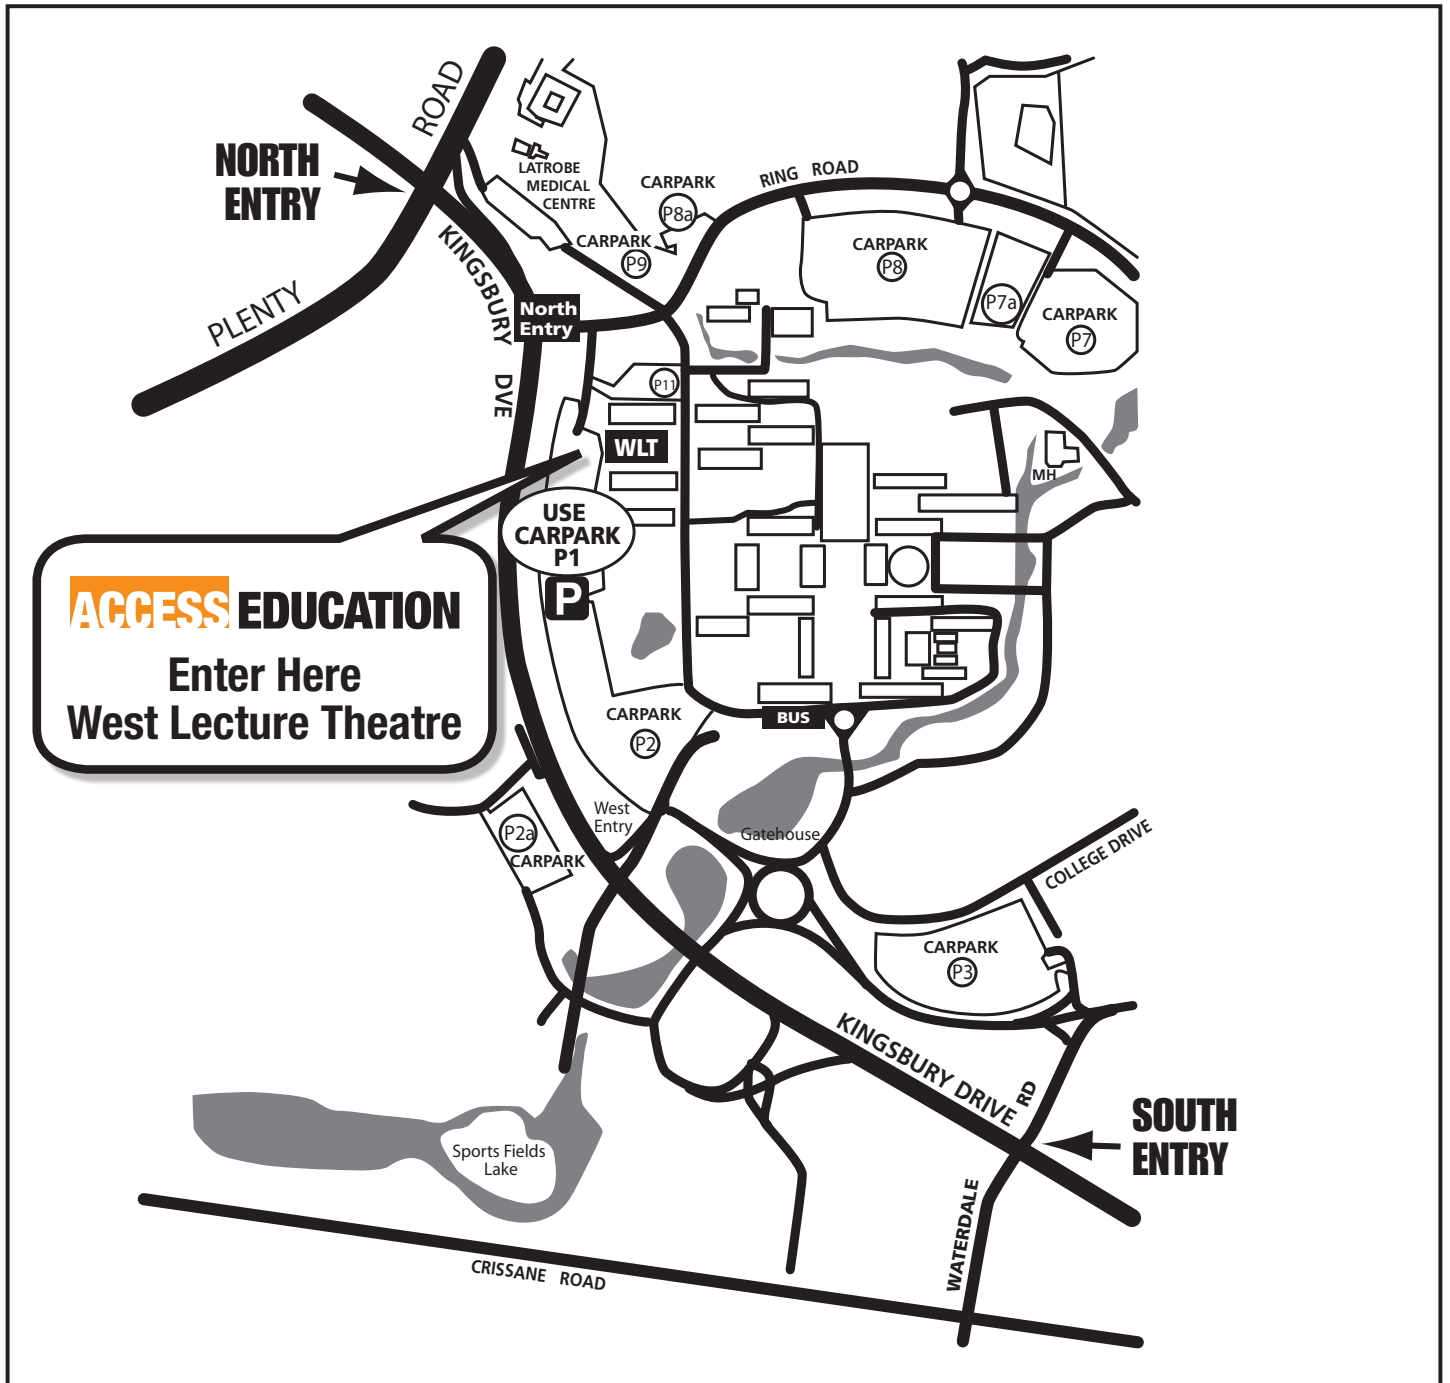

## CAMPUS MAP

LaTrobe University – Bundoora

Enter either via South Entry on Waterdale Rd or the North Entry off Plenty Road and use Carpark 1

This map and venue information are available at  
[www.accesseducation.com.au](http://www.accesseducation.com.au)

# ACCESS EDUCATION

## CAMPUS LOCATION MAP

LaTrobe University – Waterdale Road, Bundoora

This map and venue information are available at  
[www.accesseducation.com.au](http://www.accesseducation.com.au)