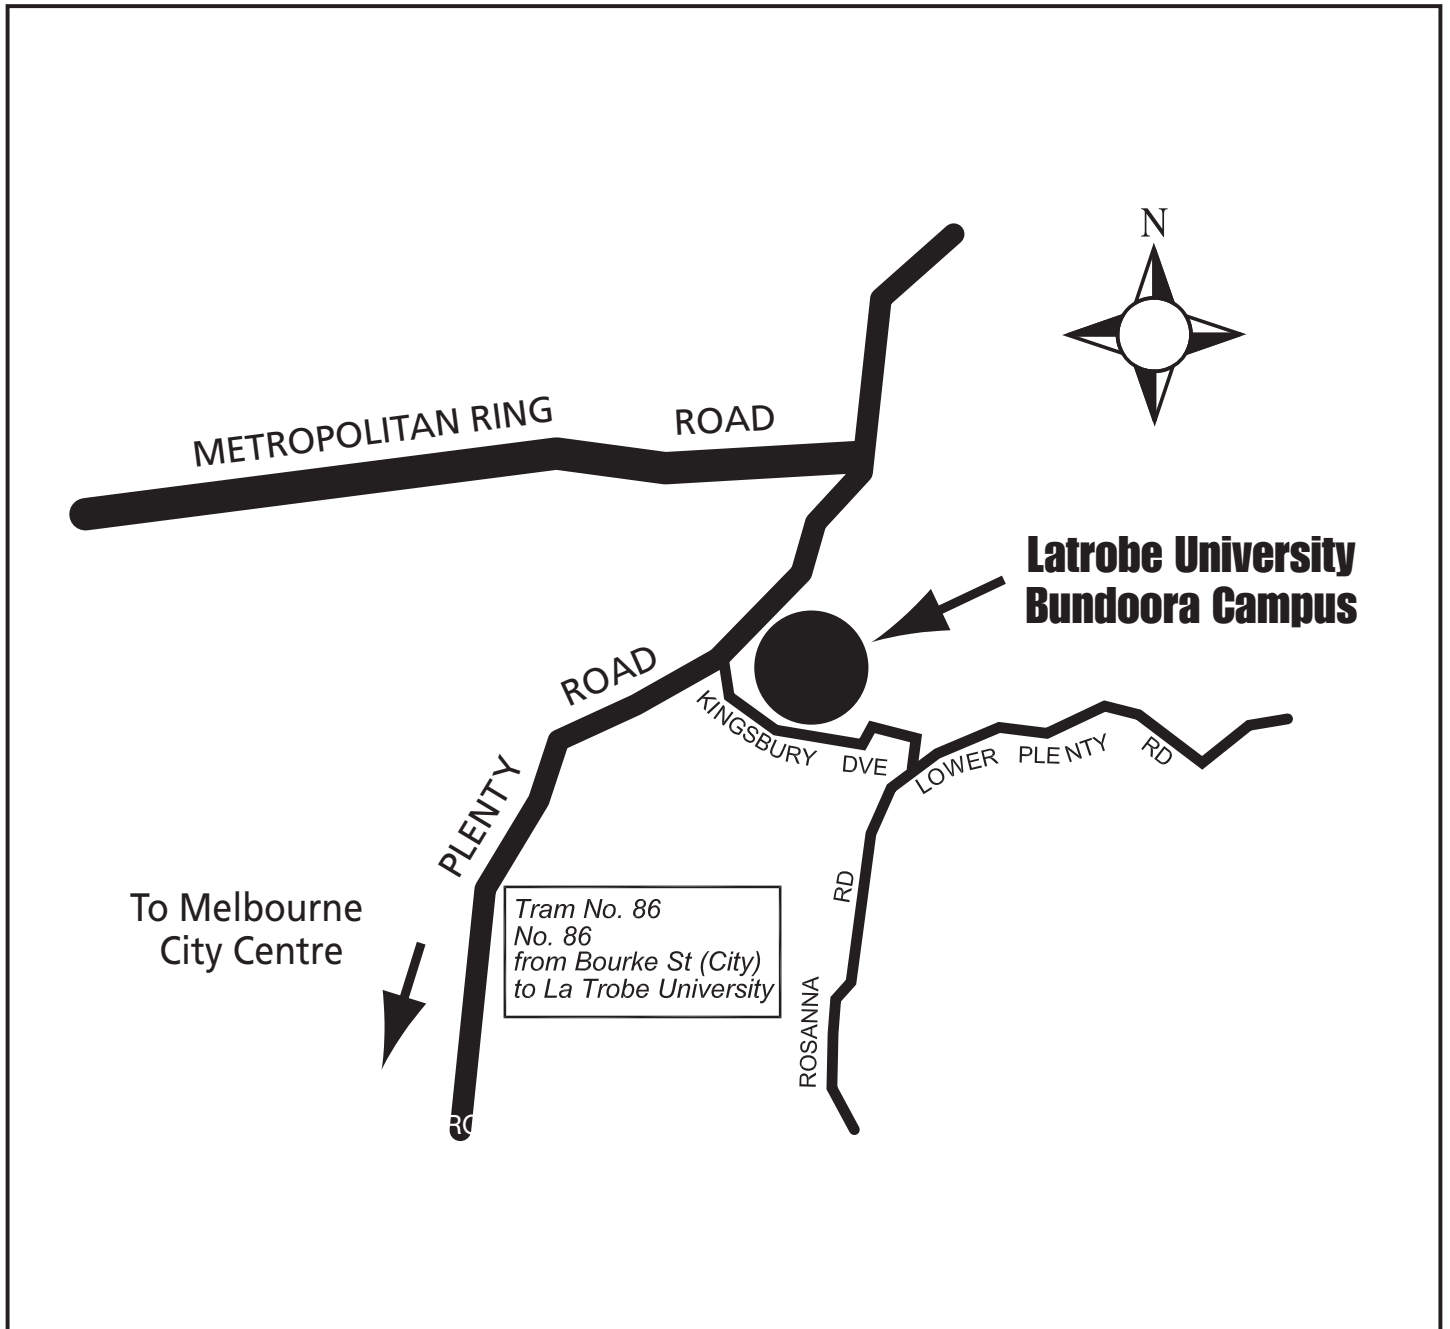

## CAMPUS MAP

LaTrobe University – Bundoora

Enter either via South Entry on Waterdale Rd or the North Entry off Plenty Road and use Carpark 1

This map and venue information are available at  
[www.accesseducation.com.au](http://www.accesseducation.com.au)

## CAMPUS LOCATION MAP

LaTrobe University – Waterdale Road, Bundoora

This map and venue information are available at  
[www.accesseducation.com.au](http://www.accesseducation.com.au)