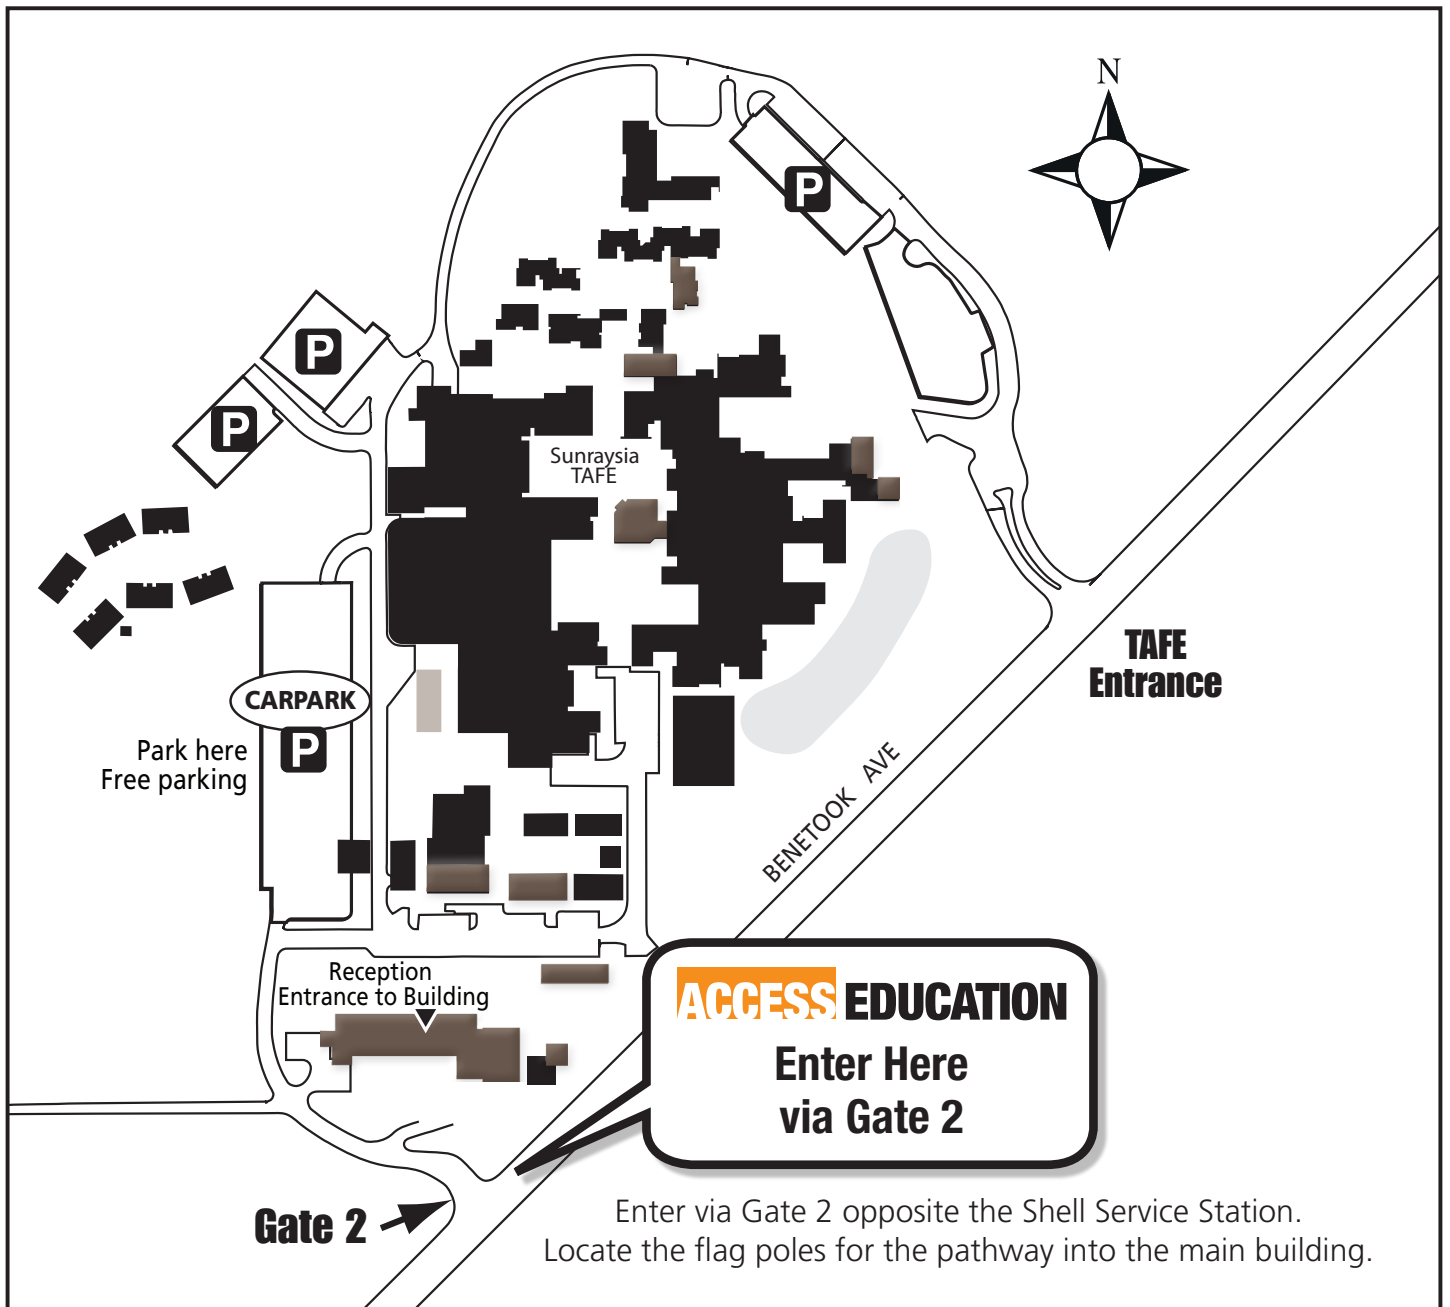

ACCESS EDUCATION

CAMPUS MAP

LaTrobe University – Mildura

This map and venue information are available at
www.accesseducation.com.au

ACCESS EDUCATION

CAMPUS LOCATION MAP LaTrobe University – Mildura

This map and venue information are available at
www.accesseducation.com.au