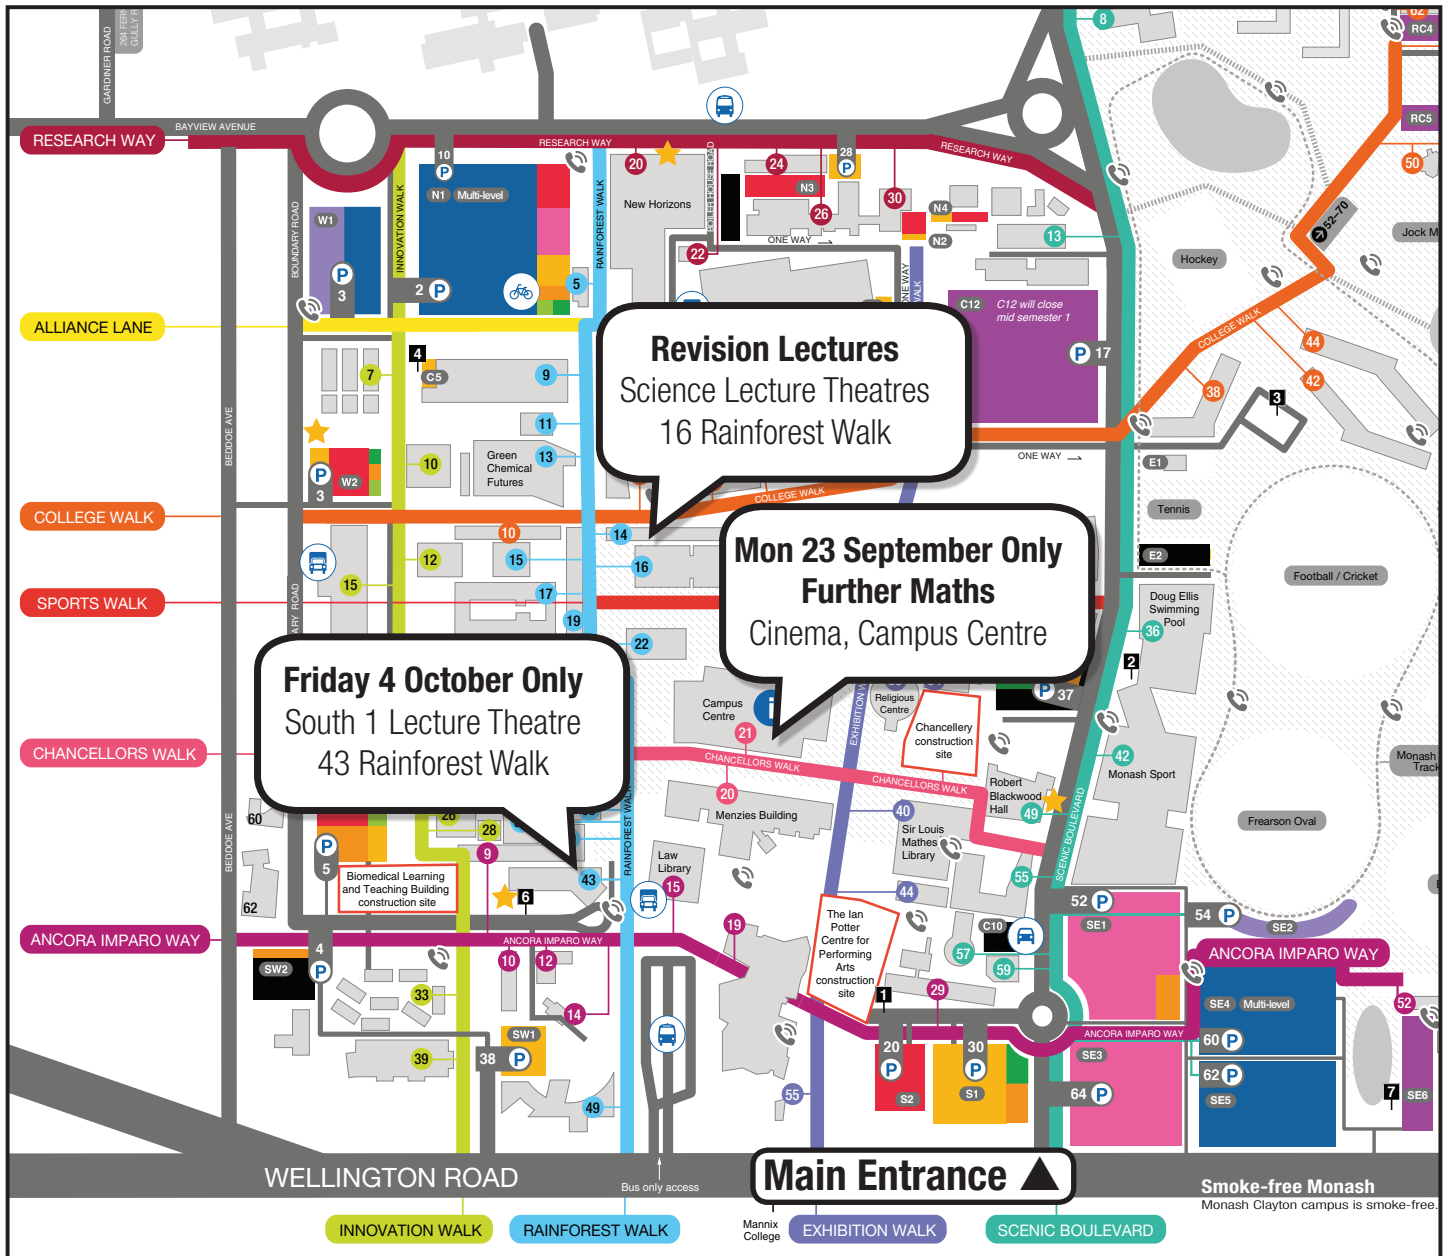

## CAMPUS LOCATION MAP Monash University

**Monday 23 September Only**  
**Further Maths**  
Cinema, Campus Centre

**Friday 4 October Only**  
South 1 Lecture Theatre  
43 Rainforest Walk

**All Other Revision Lectures**  
Science Lecture Theatres  
16 Rainforest Walk

**Note:** Due to major construction on campus there is significantly less parking available on site and those attending the Mid Year Lectures at Monash Clayton need to factor longer walking times on campus and even traffic congestion. Please allow extra time to walk to the lecture theatres.