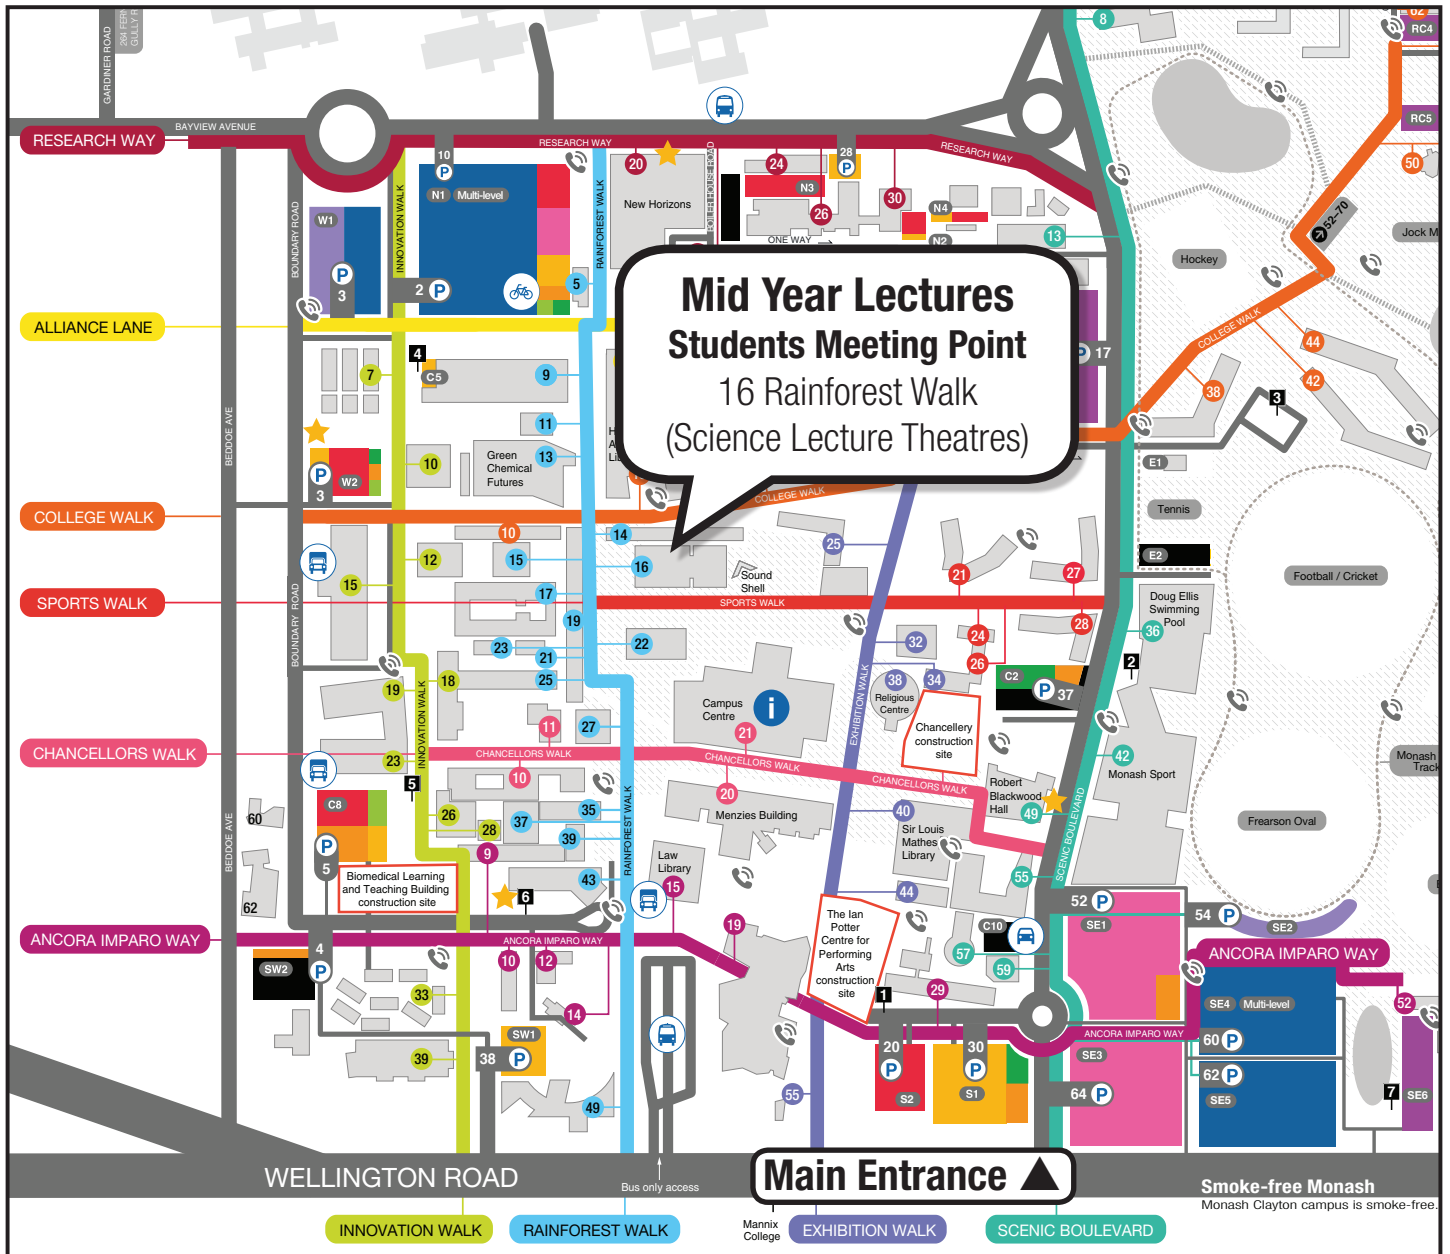

ACCESS EDUCATION

CAMPUS LOCATION MAP Monash University

MID YEAR LECTURES All Subjects – 16 Rainforest Walk

Note: Due to major construction on campus there is significantly less parking available on site and those attending the Mid Year Lectures at Monash Clayton need to factor longer walking times on campus and even traffic congestion. Please allow extra time to walk to the lecture theatres.