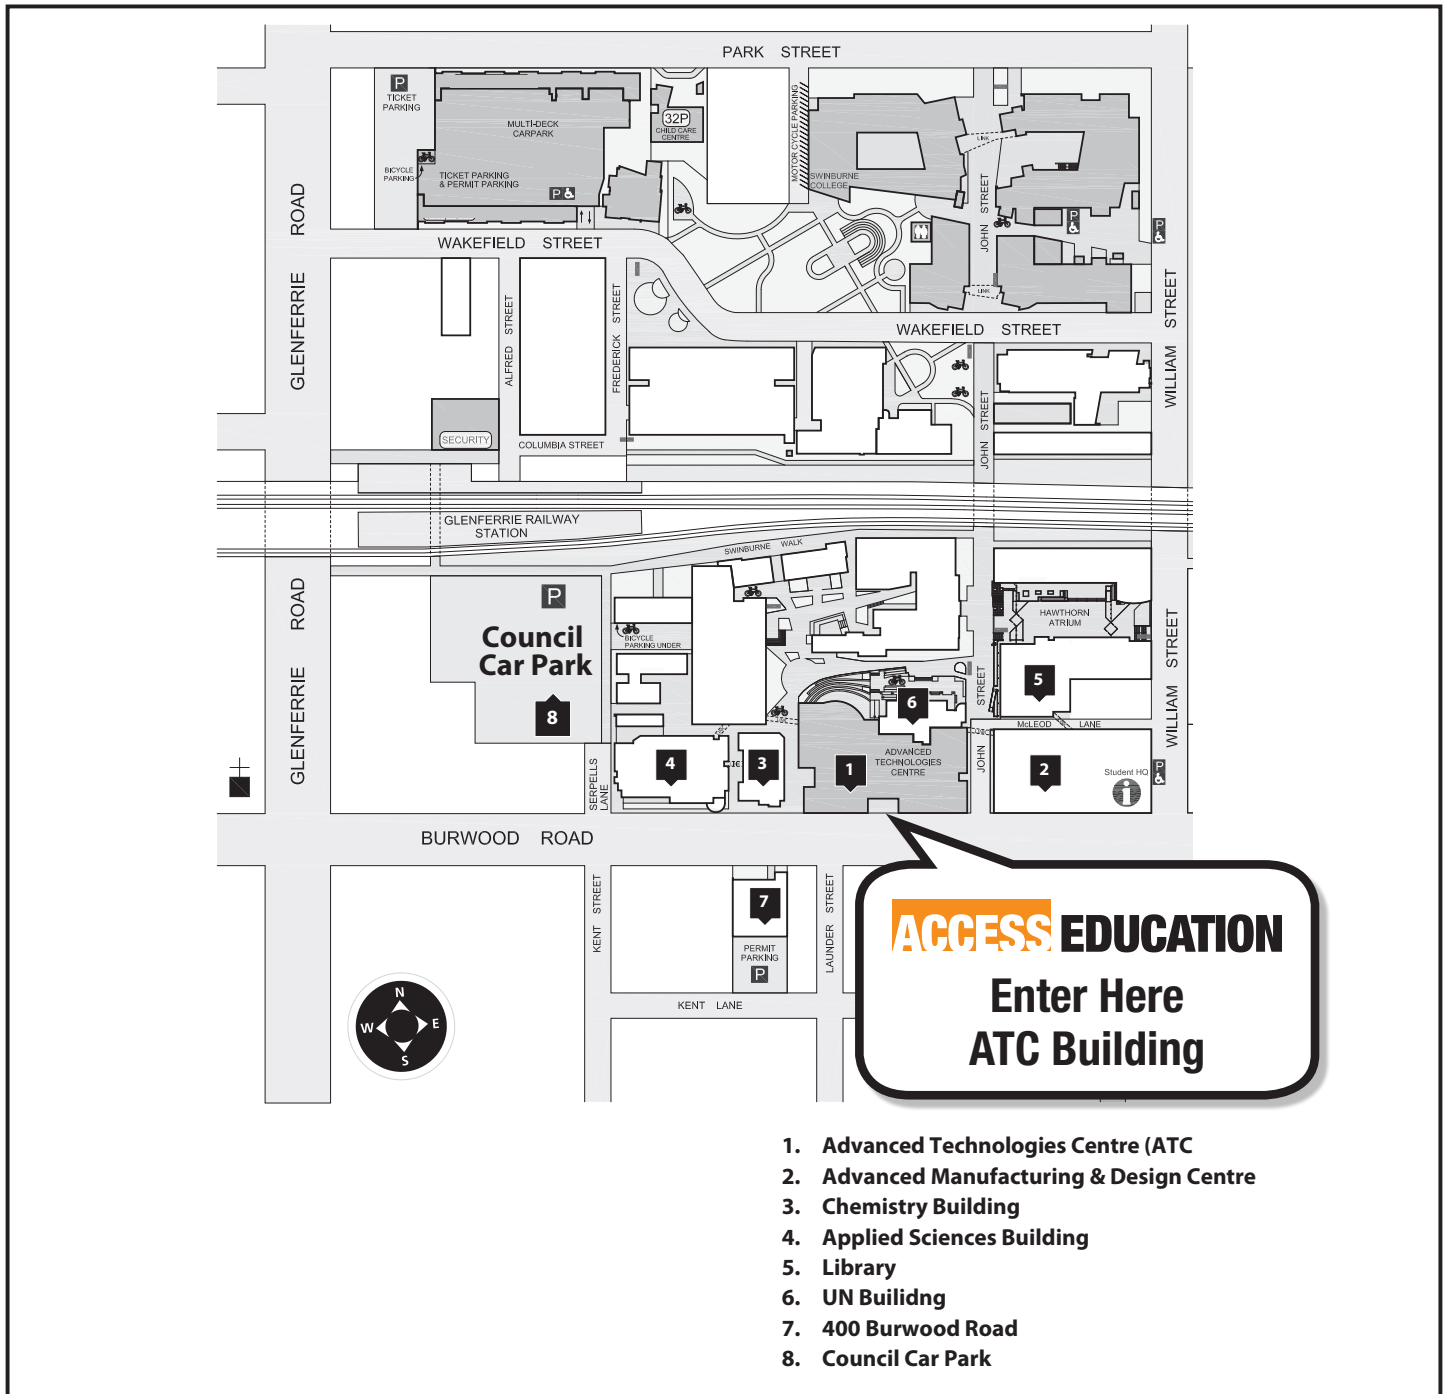

ACCESS EDUCATION

CAMPUS LOCATION MAP

Swinburne – 427-451 Burwood Road Hawthorn

This map and venue information are available at
www.accesseducation.com.au