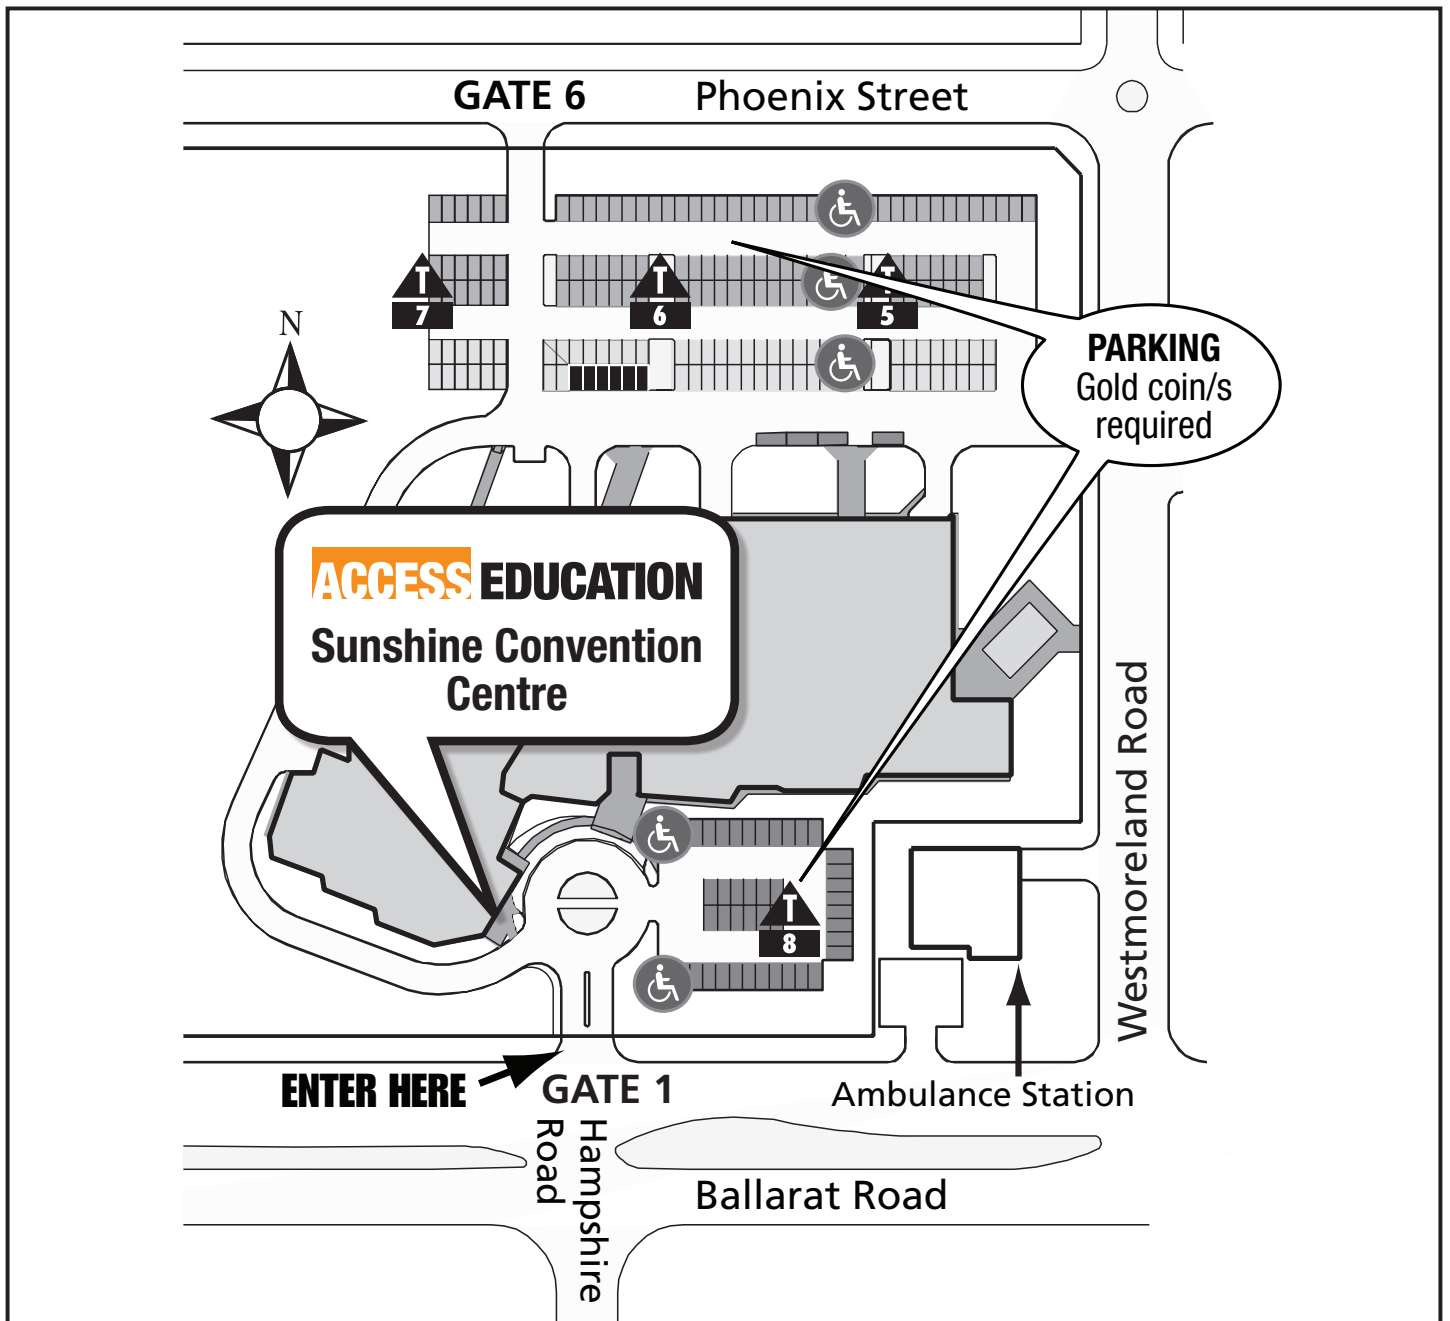

## LOCATION MAP

Sunshine Convention Centre

Enter via Gate 1 – 460 Ballarat Road (Cnr Ballarat and Hampshire Roads)

This map and venue information are available at  
[www.accesseducation.com.au](http://www.accesseducation.com.au)