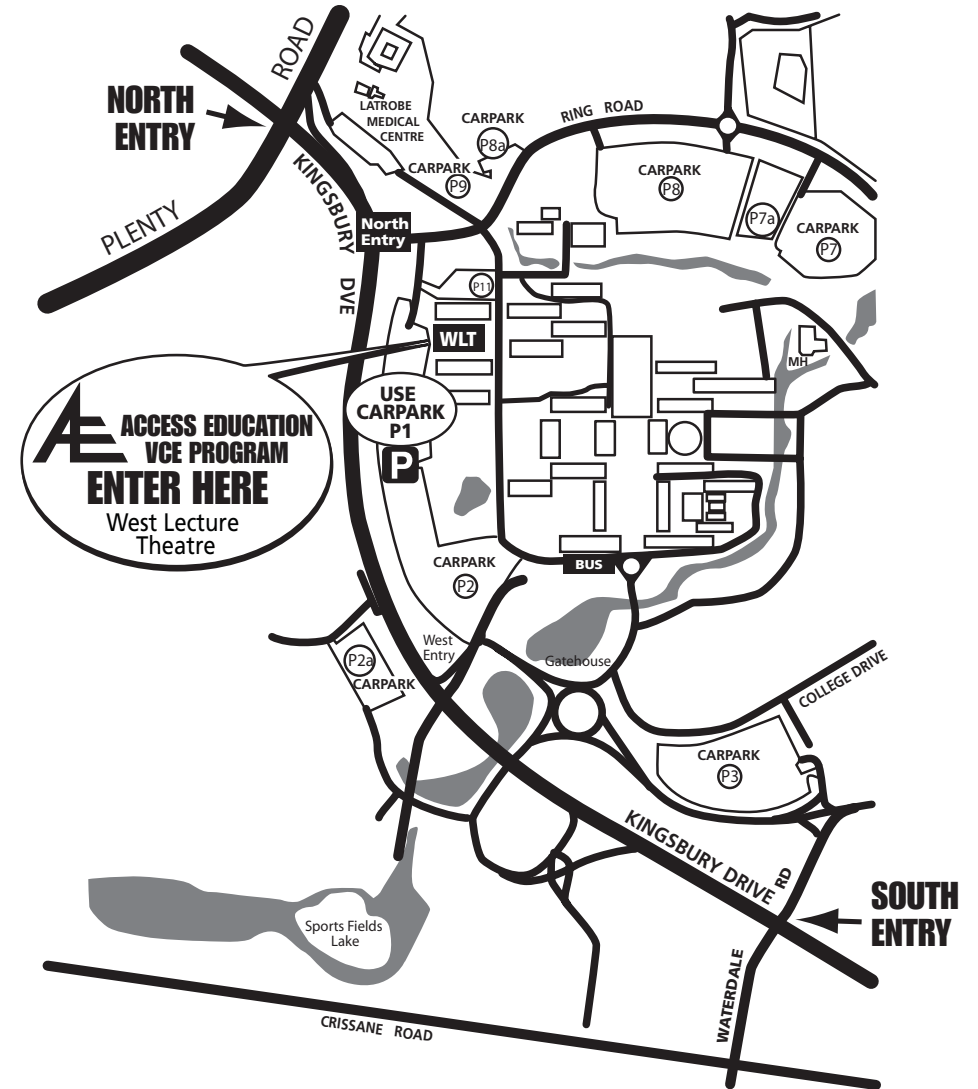

LOCATION MAP
LATROBE UNIVERSITY, BUNDOORA
Waterdale Road, Bundoora
(REFER MELWAYS MAP 19)

Enter either via South Entry on Waterdale Rd or the North Entry off Plenty Rd and use Carpark 1