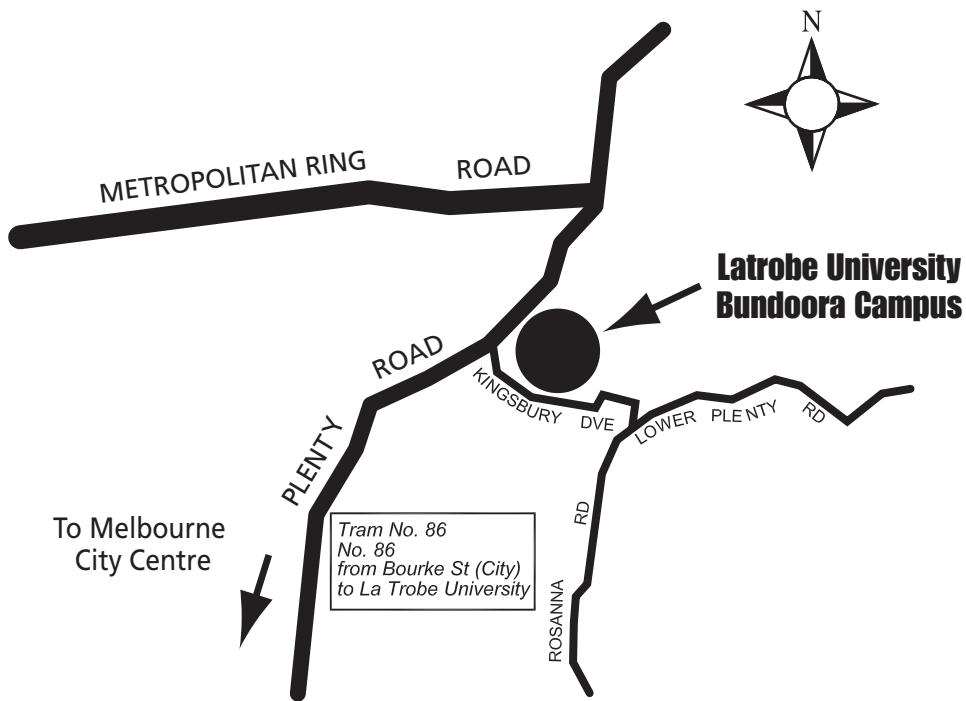

LOCATION MAP
LATROBE UNIVERSITY, BUNDOORA
Waterdale Road, Bundoora
(REFER MELWAYS MAP 19)

Enter either via South Entry on Waterdale Rd or the North Entry off Plenty Rd and use Carpark 1